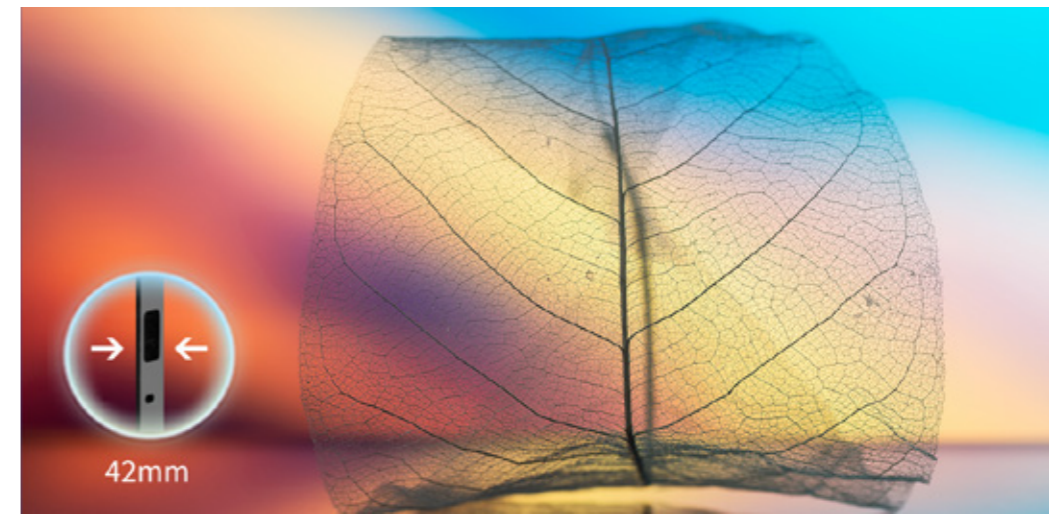

● Ultra-slim & Lightweight

Ultra-thin and light cabinet is cost-saving and custom-fit for your space.