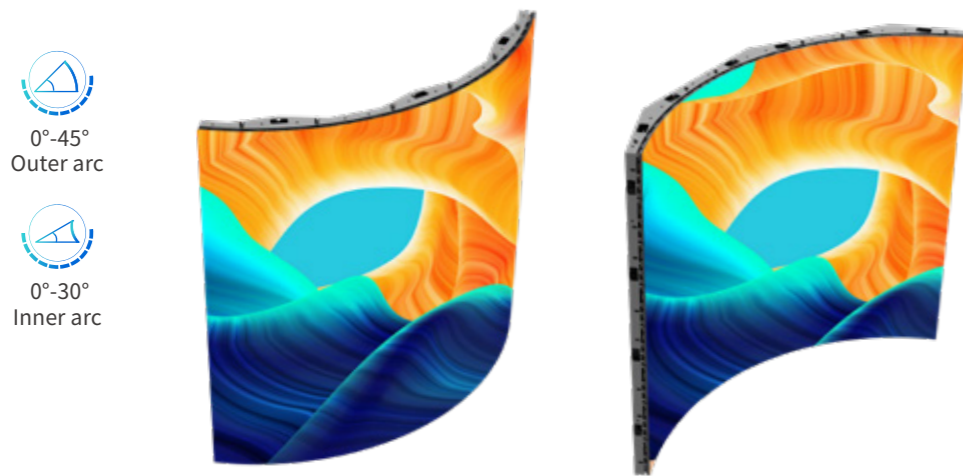

### ● Flexible Modules, Smooth Splicing

Designed with flexible modules, the BIM MIN Series (curved cabinet) achieves more smooth splicing to perfectly adapt to you space.

### ● Curve to Impress

To provide more possibilities, single BIM MIN Series panel is specially curved into 30° concave or 45° convex shapes