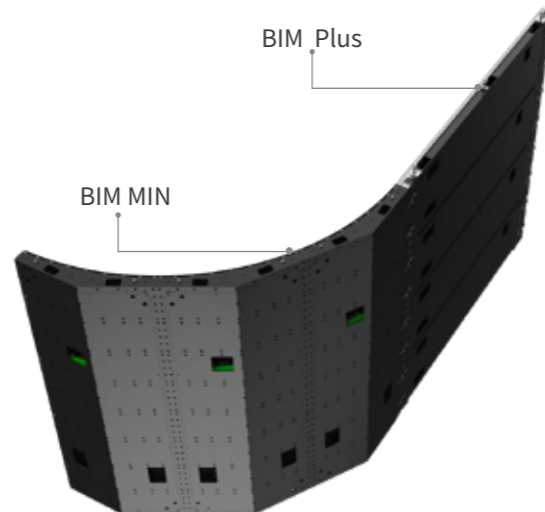

### ● Flexible Modules, Smooth Splicing

Designed with flexible modules, the BIM MIN Series (curved cabinet) achieves more smooth splicing to perfectly adapt to you space.

### ● Curve to Impress

To provide more possibilities, single BIM MIN Series panel is specially curved into 30° concave or 45° convex shapes

### ● Mixed Splicing for Unlimited Creative Splicing

The upgraded BIM MIN Series supports seamlessly splicing with BIM Plus Series, which helps achieve various shapes such as indoor glasses-free 3D creativity and improve the installation efficiency than LED walls that are assembled all by flexible modules.